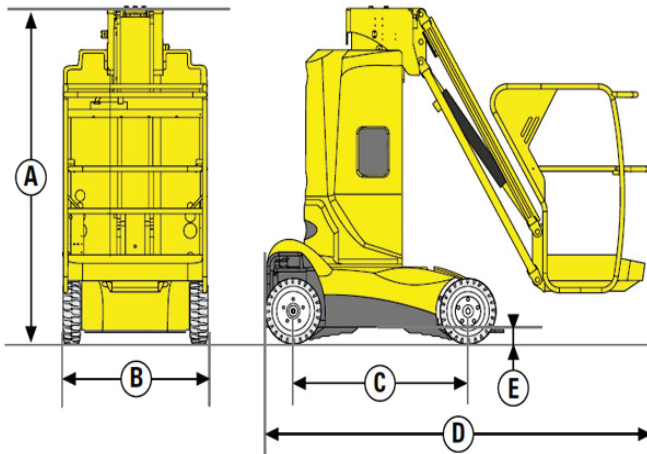

Aerial Work Platforms

5.

iv Mast Boom

SK Code	472106	472108
Commodity Name	Mast Boom 6m.	Mast Boom 8m.
Manufacturer	HAULOTTE	
Model	Star 8	Star 10
Working height (m)	8.2	10
Platform height (m)	6.2	8
Horizontal outreach (m)	3	3
Lift capacity (kg)	200	200
Platform size (m)	0.78 x 0.99	0.78 x 0.99
Ⓓ Length (m)	2.7	2.7
Ⓑ Width (m)	1	1
Ⓐ Height - Stowed (m)	1.99	1.99
Ⓒ Wheelbase (m)	1.2	1.2
Drive speed proportional	0.6-4.5 km/h	0.6-4.5 km/h
Tires	Non marking	Non marking
Power source	Battery	Battery
Weight (kg)	2,610	2,753