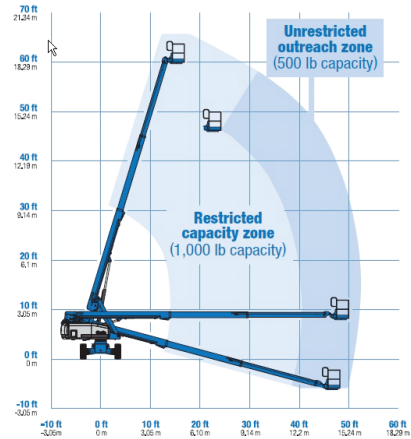

Aerial Work Platforms

5.

ii. Telescopic Boom Lift

Range Of Motion S-80 X

Range Of Motion S-60 X

SK Code	472701	472641
Commodity Name	Telescopic Boom Lift Wheel 18	Telescopic Boom Lift Wheel 24
Manufacturer	GENIE	GENIE
Model	S-60	S-80
working height maximum (m)	19.79	26.40
Platform height maximum (m)	17.79	24.40
Horizontal reach maximum (m)	15.48	21.80
(A):Platform length (m)	0.91	0.76
(B):Platform width (m)	2.44	1.83
(C):Height - stowed (m)	2.27	2.80
(D):Length - stowed (m)	8.46	11.10
(E):Width (m)	2.49	2.50
Lift capacity (kg)	227	227
Power source	Diesel engine	Diesel engine
Fuel tank Capacity (L)	132	132
Weight (kg)	9,964	16,102