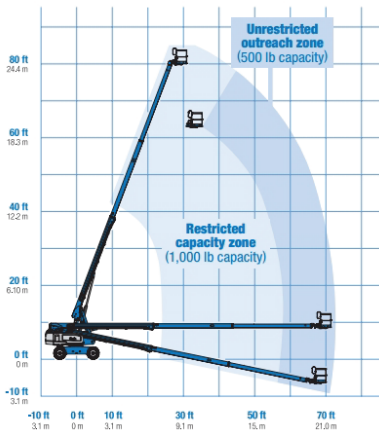

Aerial Work Platforms

5.

ii. Telescopic Boom Lift

Range Of Motion S-80 X

Range Of Motion S-60 X

SK Code	472701	472641
Commodity Name	Telescopic Boom Lift Wheel 18	Telescopic Boom Lift Wheel 24
Manufacturer	GENIE	GENIE
Model	S-60	S-80
working height maximum (m)	19.79	26.40
Platform height maximum (m)	17.79	24.40
Horizontal reach maximum (m)	15.48	21.80
(A):Platform length (m)	0.91	0.76
(B):Platform width (m)	2.44	1.83
(C):Height - stowed (m)	2.27	2.80
(D):Length - stowed (m)	8.46	11.10
(E):Width (m)	2.49	2.50
Lift capacity (kg)	227	227
Power source	Diesel engine	Diesel engine
Fuel tank Capacity (L)	132	132
Weight (kg)	9,964	16,102