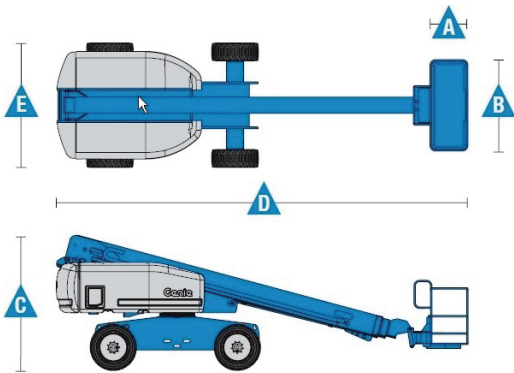

Aerial Work Platforms

5.

ii. Telescopic Boom Lift

Range Of Motion S-80 X

Range Of Motion S-60 X

SK Code	472701	472641
Commodity Name	Telescopic Boom Lift Wheel 18	Telescopic Boom Lift Wheel 24
Manufacturer	GENIE	GENIE
Model	S-60	S-80
working height maximum (m)	19.79	26.40
Platform height maximum (m)	17.79	24.40
Horizontal reach maximum (m)	15.48	21.80
(A):Platform length (m)	0.91	0.76
(B):Platform width (m)	2.44	1.83
(C):Height - stowed (m)	2.27	2.80
(D):Length - stowed (m)	8.46	11.10
(E):Width (m)	2.49	2.50
Lift capacity (kg)	227	227
Power source	Diesel engine	Diesel engine
Fuel tank Capacity (L)	132	132
Weight (kg)	9,964	16,102